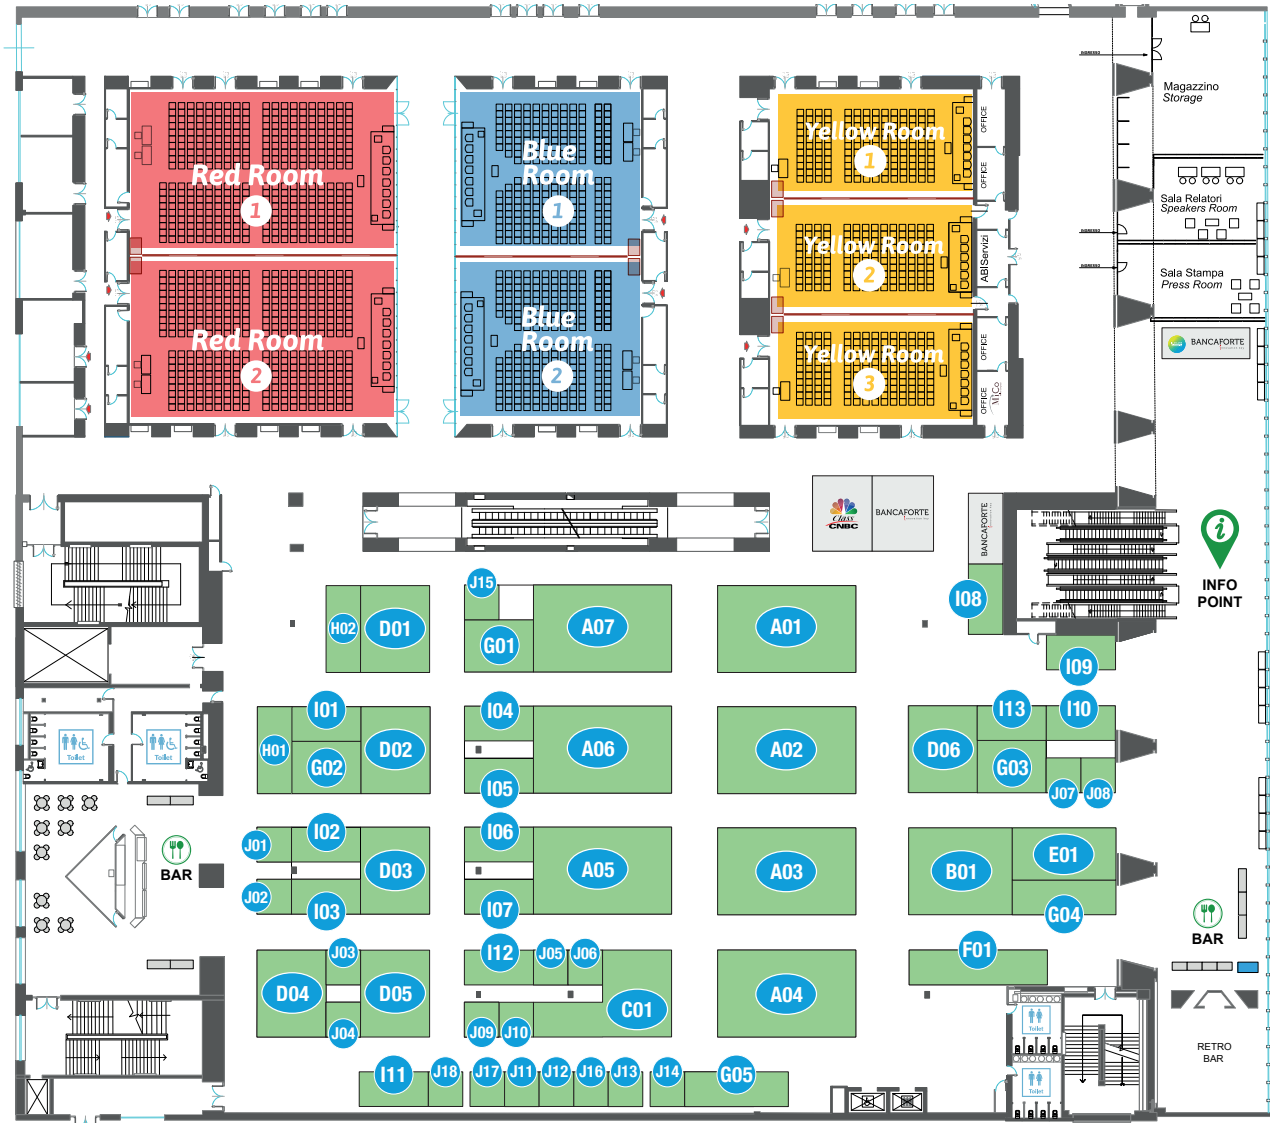

A | STAND | BOOTHS

A01	FABRICK	A05	VISA
A02	MASTERCARD	A06	NEXI
A03	BANCOMAT	A07	BFF
A04	SELLA		

B | STAND | BOOTHS

B01	POSTEPAY

C | STAND | BOOTHS

C01	TAS

D | STAND | BOOTHS

D01	CBI	D04	AMERICAN EXPRESS
D02	ENTERPRISE	D05	BCC PAY
D03	PAX	D06	WORLDLINE

E | STAND | BOOTHS

E01	INTESA SANPAOLO

F | STAND | BOOTHS

F01	UNICREDIT

G | STAND | BOOTHS

G01	DELOITTE	G04	CUSTOM PAY
G02	CASTLES TECHNOLOGY	G05	BIZDEV/DATECS
G03	TEAMSISTEM		

H | STAND | BOOTHS

H01	ATTITUDE	H02	KPMG

I | STAND | BOOTHS

I01	PWC	I07	CRIF
I02	TNS	I08	INGENICO
I03	ABI LAB	I09	PAYDO/PLICK
I04	EBA CLEARING/MYBANK/ PRETA	I10	THALES
I05	A-TONO	I11	AFFARI & FINANZA
I06	N&TS	I12	NTT DATA
		I13	PPI

J | STAND | BOOTHS

J01	FLOWPAY	J10	AUBAY
J02	TREEZOR	J11	PROXIMA
J03	DINIT	J12	KEYLESS
J04	IDEMIA	J13	SOPRA STERIA
J05	LEXISNEXIS	J14	MINSAIT
J06	KALEYRA	J15	STMICROELECTRONICS
J07	ALFA GROUP	J16	SUNMI
J08	MADIC	J17	ALTROCONSUMO
J09	CORVALLIS/FINASTRA	J18	BV TECH

AREA EXPO LEVEL 1